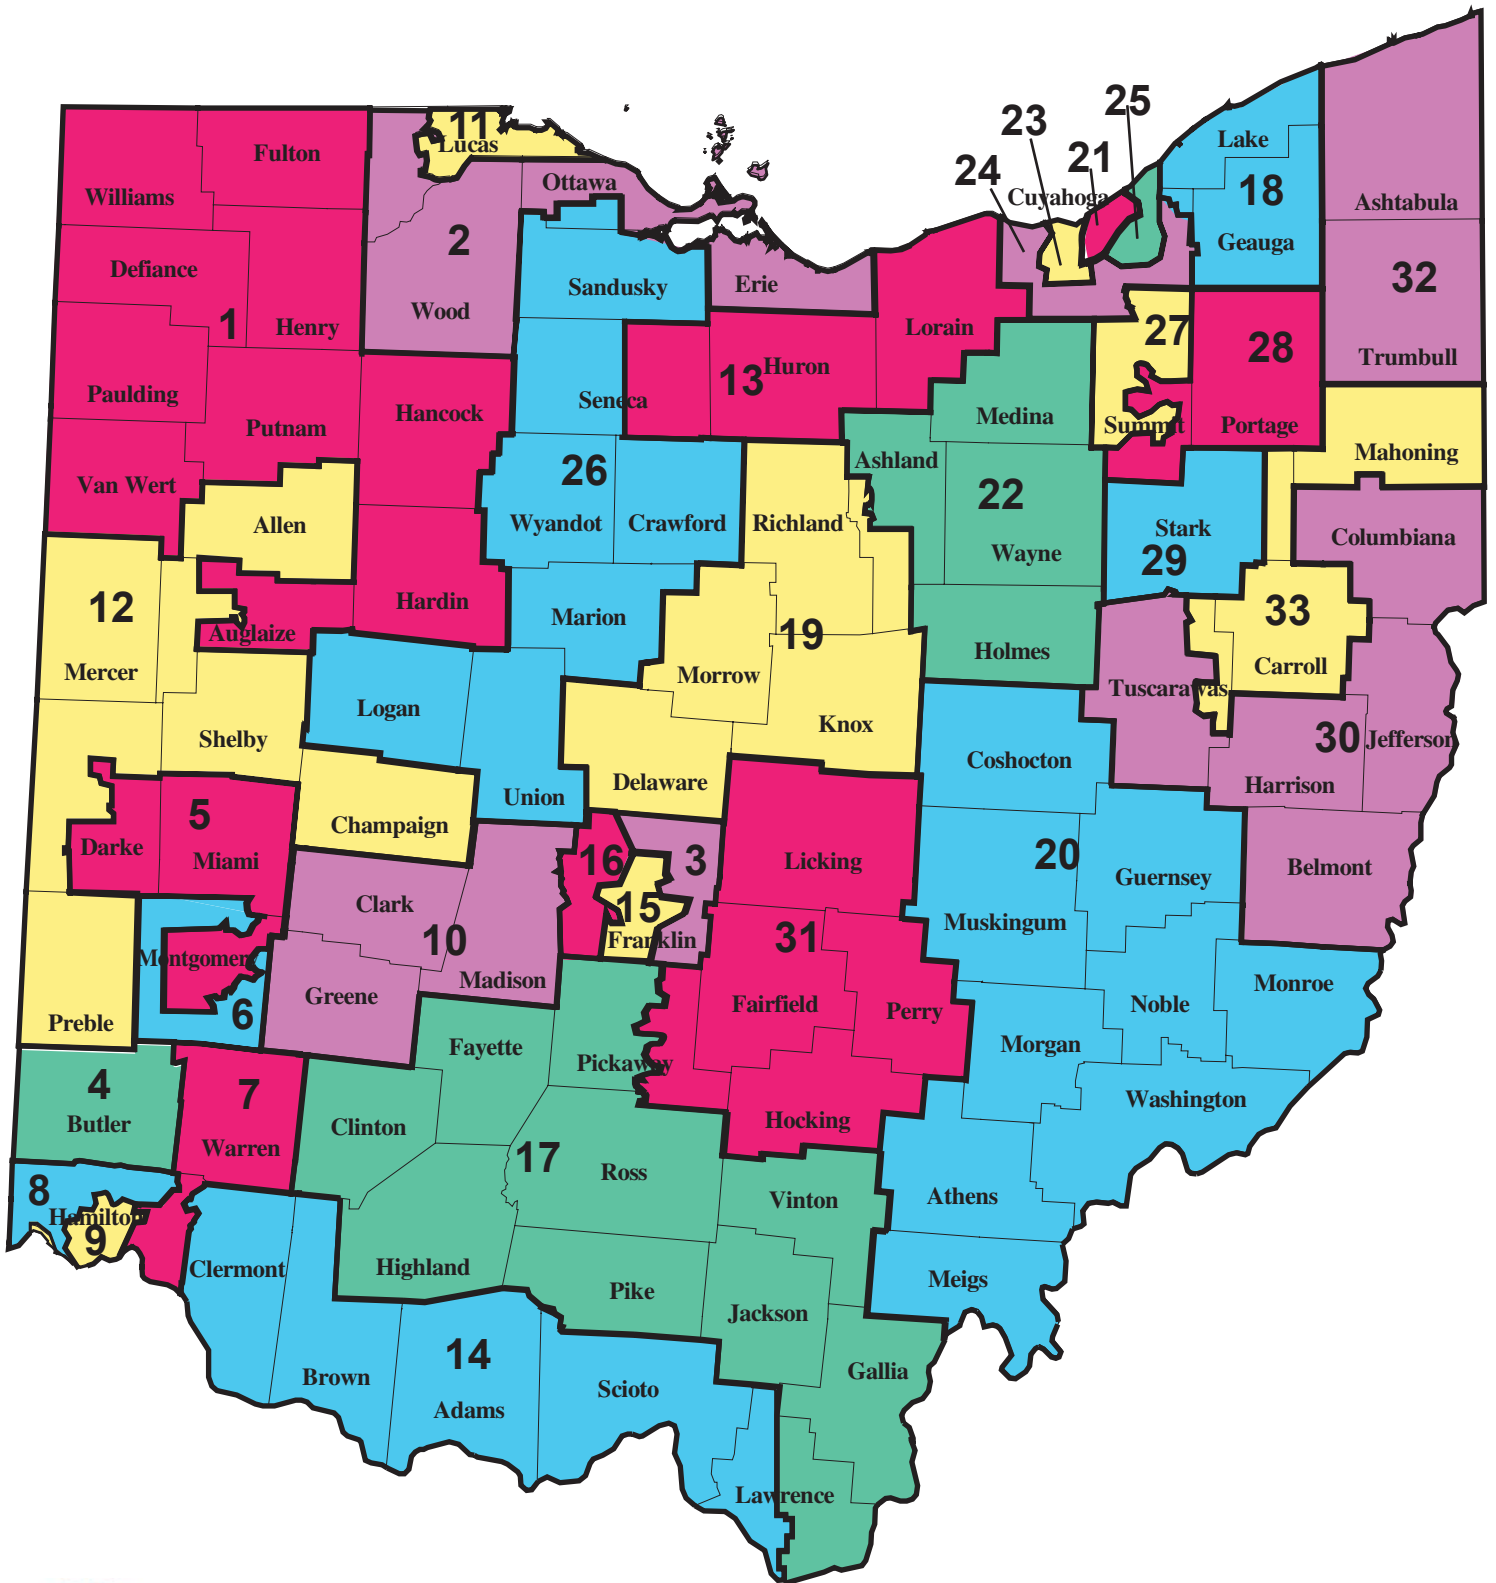

2002 - 2012

Ohio Senate Districts Map

J. Kenneth Blackwell
Ohio Secretary of State